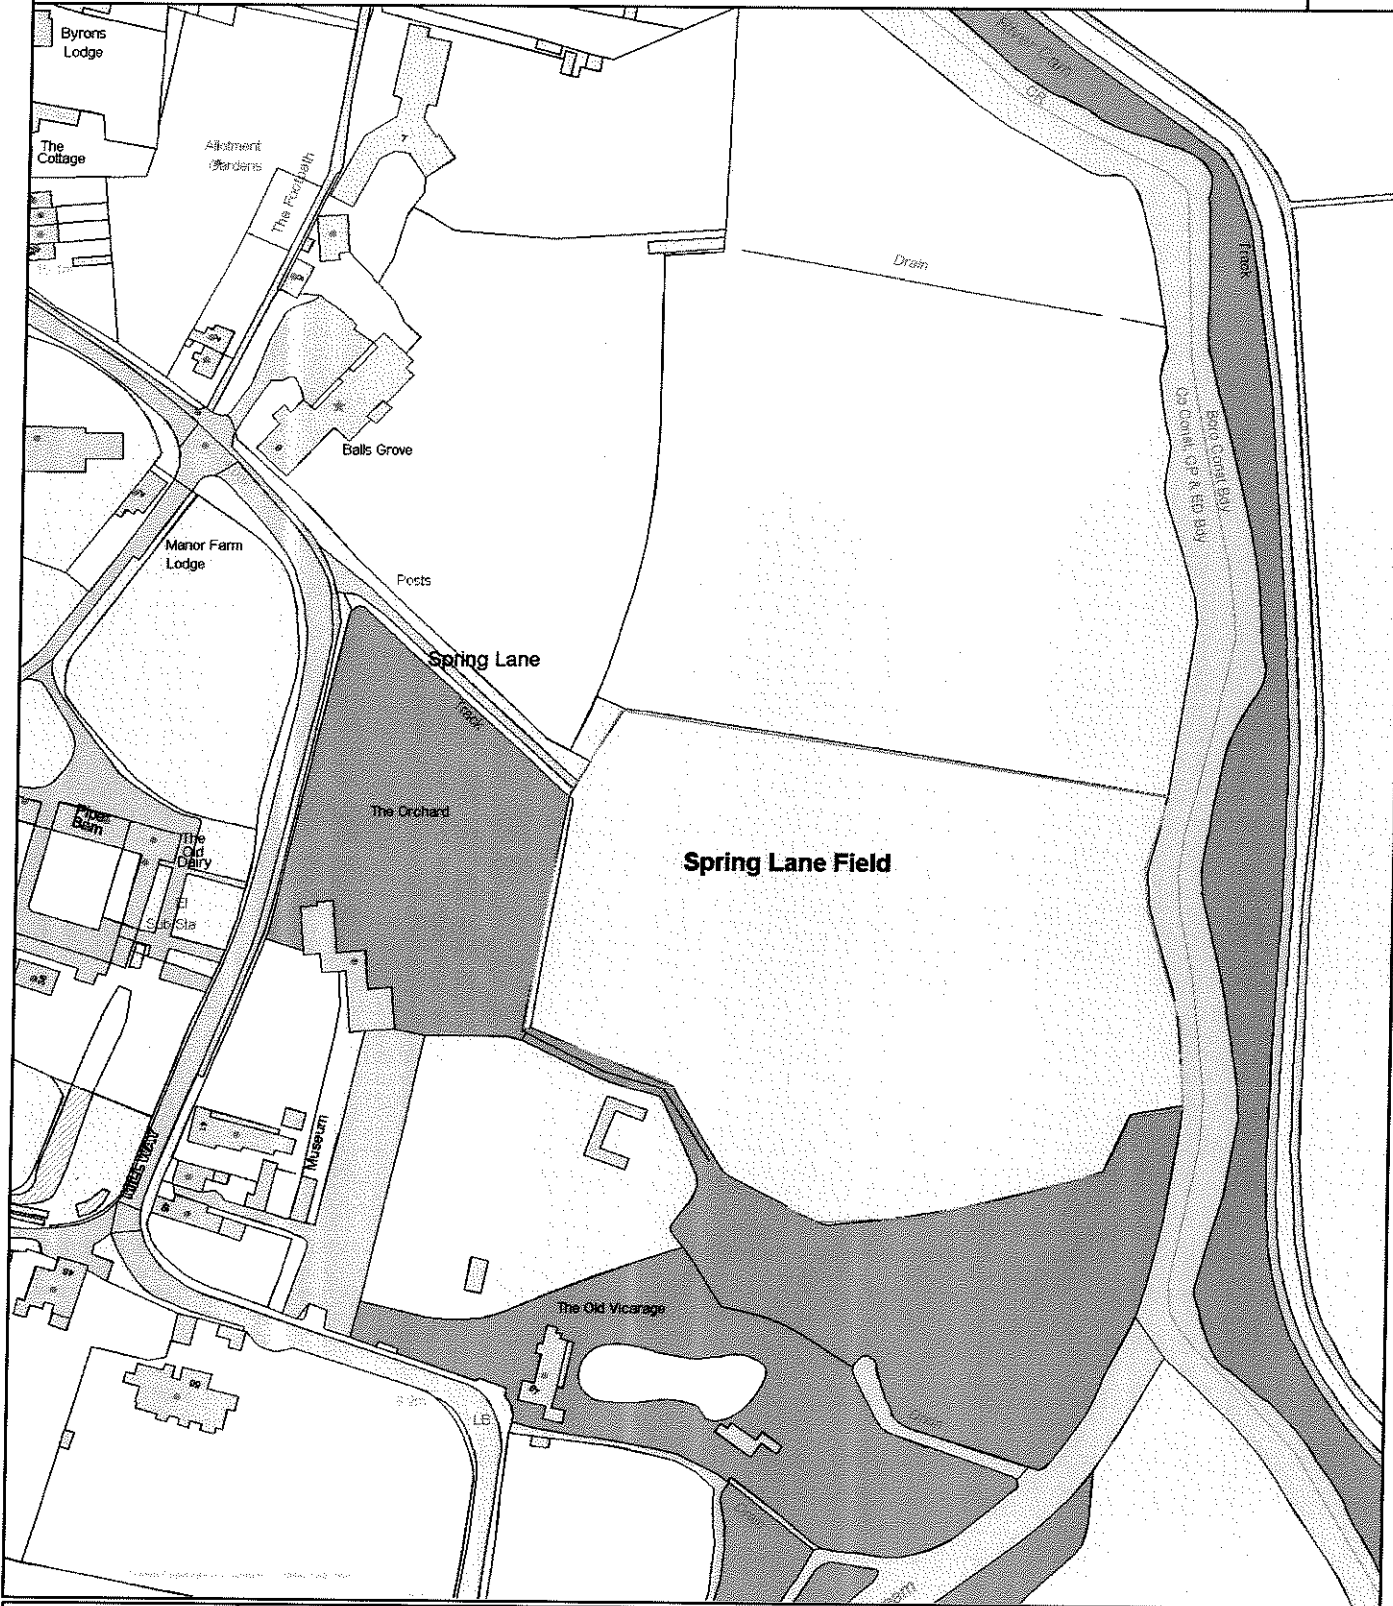

Spring Lane Field, Grantchester

Reproduced from the 2008 Ordnance Survey mapping with the permission of the controller of Her Majesty's stationary office (c) Crown Copyright. Unauthorised reproduction infringes Crown Copyright and may lead to prosecution or civil proceedings.

Scale 1/1861 Date 9/6/2009

Centre = 543534 E 255368 N

Spring Lane Field, Grantchester

Reproduced from the 2008 Ordnance Survey mapping with the permission of the controller of Her Majesty's stationary office (c) Crown Copyright. Unauthorised reproduction infringes Crown Copyright and may lead to prosecution or civil proceedings.

Scale 1/1861 Date 9/6/2009

Centre = 543534 E 255368 N